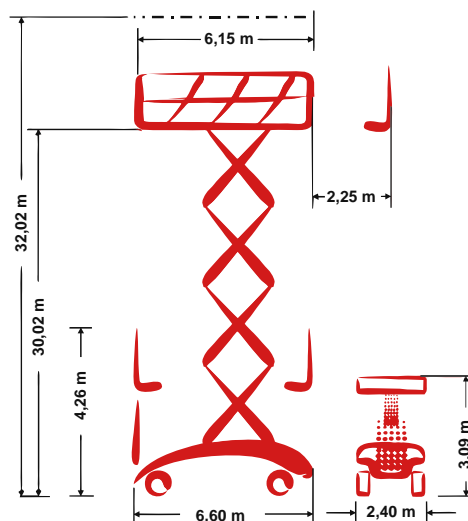

Product diagram

We reserve the right to make technical changes / improvements.

Platformers Business

PB Liftechnik GmbH | Gewerbegebiet Gassenäcker | 89429 Oberbechingen

Telefon: +49 (0) 90 77 - 95 00 - 0 | Telefax: +49 (0) 90 77 - 95 00 - 40

E-Mail: info@pblift.de | Website: pblift.de