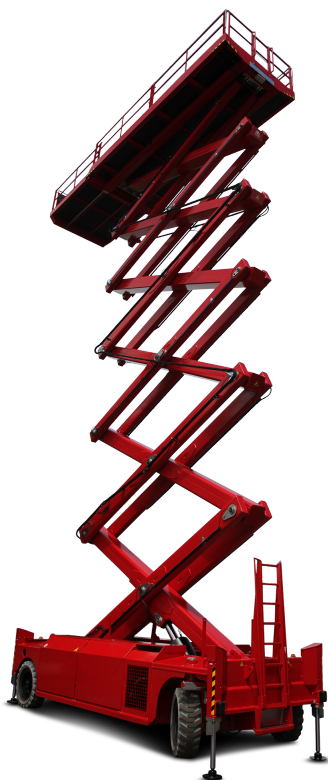

PB S320-24DS 4x4

Self-propelled Scissor lift

32,02 m Working height

2,40 m Total width

indoor + outdoor

Technical specifications

 Working height	32,02 m	 Platform extension (scissors)	2,25 m
 Platform height	30,02 m	 Gradeability	25 %
 Lift capacity	750 kg	 Speed - stowed	2,70 km/h
 Lift capacity platform extension	750 kg	 Speed - raised	0,30 km/h
 Total length	6,60 m	 Drive type	Diesel-hydraulic drive
 Total width	2,40 m	 Battery capacity	180 Ah
 Total height	4,26 m	 Area of application	indoor + outdoor
 Turning radius outside	7,09 m	 People indoor	4
 Transport height	3,09 m	 People outdoor	4
 Total weight	23.350 kg	 Drivable at full height	Yes

Product description

- The **PB S320-24DS 4x4** with its proud **working height of 32.02 m (105.06 ft)** is perfectly suited for maintenance, installation and assembly work both indoor and outdoor.
- Also on the platform something “huge” is available: The PB Mega-Deck provides its users almost **19 m² (204.51 ft²)** of working space or max. **8.40 m x 2.40 m (27.56 ft x 7.87 ft)** and **750 kg (1653 lbs)** lift capacity.
- 100% performance: With the powerful diesel-hydraulic drive, all-wheel-drive and a standard differential lock, long-lasting, powerful propulsion is guaranteed.
- The PB scissors are moved via sensitive **proportional control** for all directions (lifting, lowering, driving) and, in combination with a **2-axle steering mechanism**, precise and agile maneuvering is possible.
- The fully automatic supports system allows you to perform your work activities at height with the highest level of stability and safety, even if the working ground is uneven.

E-Mail: info@pblift.de | Website: pblift.de

PB S320-24DS 4x4

Self-propelled Scissor lift

32,02 m Working height

2,40 m Total width

indoor + outdoor

Product images

We reserve the right to make technical changes / improvements.