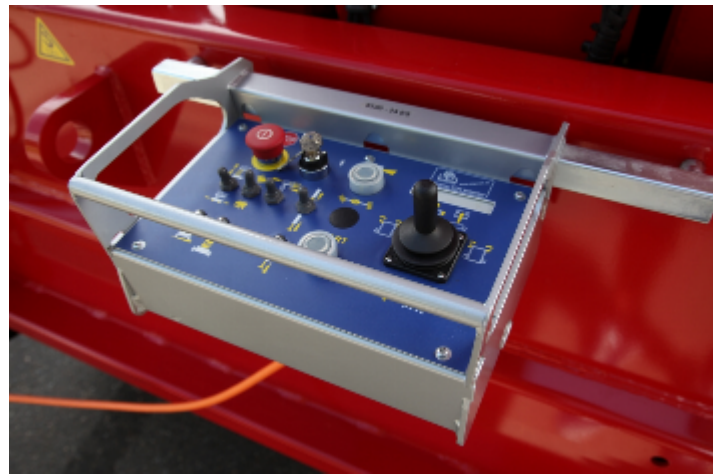

PB S320-24DS 4x4

Self-propelled Scissor lift

32,02 m Working height

2,40 m Total width

indoor + outdoor

Technical specifications

 Working height	32,02 m	 Platform extension (scissors)	2,25 m
 Platform height	30,02 m	 Gradeability	25 %
 Lift capacity	750 kg	 Speed - stowed	2,70 km/h
 Lift capacity platform extension	750 kg	 Speed - raised	0,30 km/h
 Total length	6,60 m	 Drive type	Diesel-hydraulic drive
 Total width	2,40 m	 Battery capacity	180 Ah
 Total height	4,26 m	 Area of application	indoor + outdoor
 Turning radius outside	7,09 m	 People indoor	4
 Transport height	3,09 m	 People outdoor	4
 Total weight	23.350 kg	 Drivable at full height	Yes

Product description

- The **PB S320-24DS 4x4** with its proud **working height of 32.02 m (105.06 ft)** is perfectly suited for maintenance, installation and assembly work both indoor and outdoor.
- Also on the platform something “huge” is available: The PB Mega-Deck provides its users almost **19 m² (204.51 ft²)** of working space or max. **8.40 m x 2.40 m (27.56 ft x 7.87 ft)** and **750 kg (1653 lbs)** lift capacity.
- 100% performance: With the powerful diesel-hydraulic drive, all-wheel-drive and a standard differential lock, long-lasting, powerful propulsion is guaranteed.
- The PB scissors are moved via sensitive **proportional control** for all directions (lifting, lowering, driving) and, in combination with a **2-axle steering mechanism**, precise and agile maneuvering is possible.
- The fully automatic supports system allows you to perform your work activities at height with the highest level of stability and safety, even if the working ground is uneven.

E-Mail: info@pblift.de | Website: pblift.de

PB S320-24DS 4x4

Self-propelled Scissor lift

32,02 m Working height

2,40 m Total width

indoor + outdoor

Product images

We reserve the right to make technical changes / improvements.